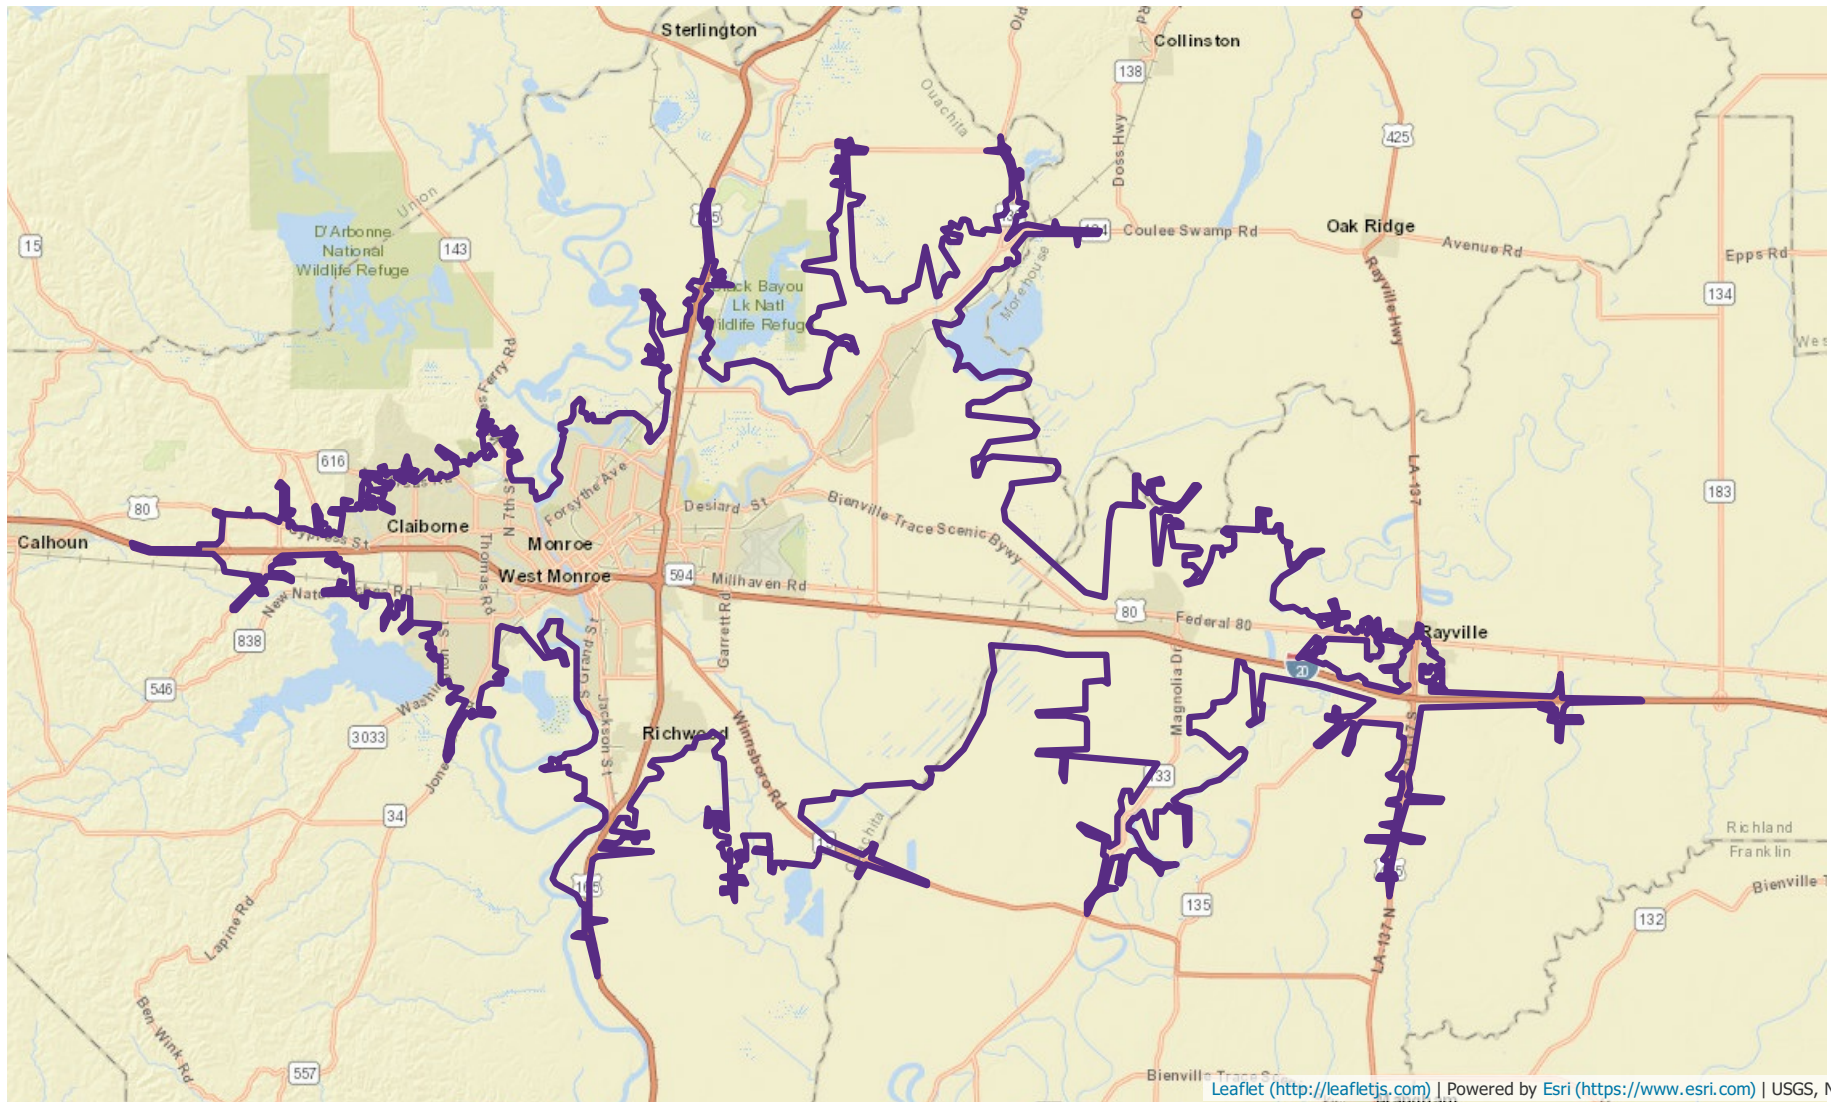

Pop-Facts Executive Summary | Map

Trade Area: Millhaven North - 30 minute Drivetime

Benchmark: USA

Copyright © 2017 by Environics Analytics (EA). Source: Claritas - Pop-Facts Premier 2017, DemoStats 2017, .